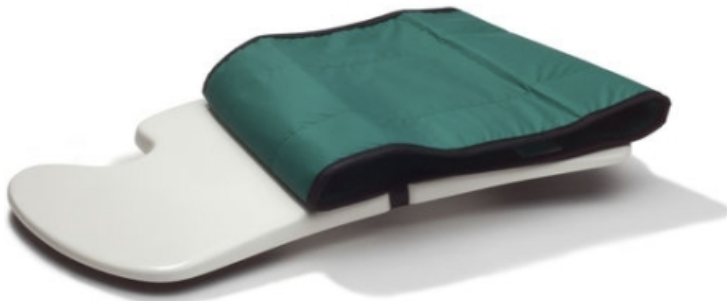

CMS+
Rte de l'Industrie 2
1163 Etoy
Suisse
021 822 24 40

Planche transfert Butterfly

Product price:

577,00 CHF tax included

Product description:

Product codes:

Reference: 04.07.0150.0.BUT