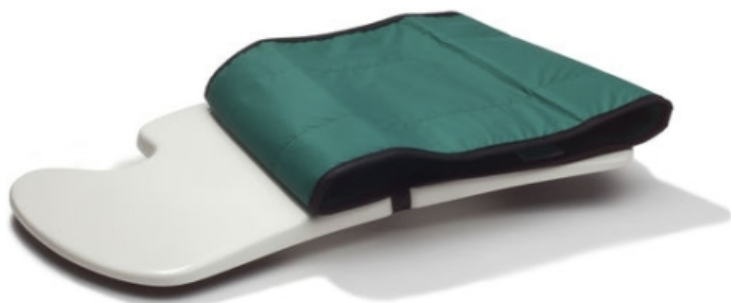

CMS+
Rte de l'Industrie 2
1163 Etoy
Suisse
021 822 24 40

Planche transfert Butterfly

Product price:

577,00 CHF tax included

Product description:

Product codes:

Reference: 04.07.0150.0.BUT