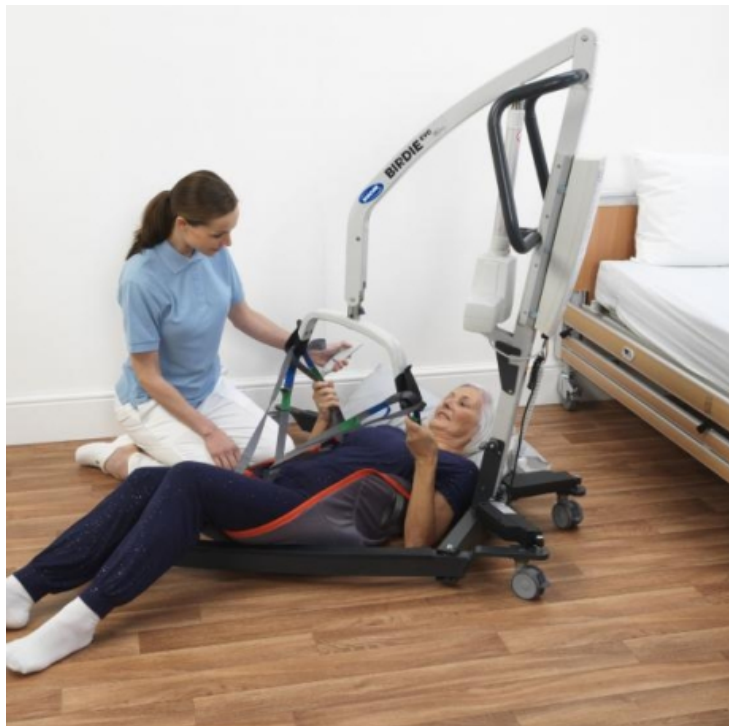

CMS+
Rte de l'Industrie 2
1163 Etoy
Suisse
021 822 24 40

Lève personne Birdie Evo

Product price:

2.459,80 CHF tax included

Product description:

Product codes:

Reference: 05.02.0362.0.BIR