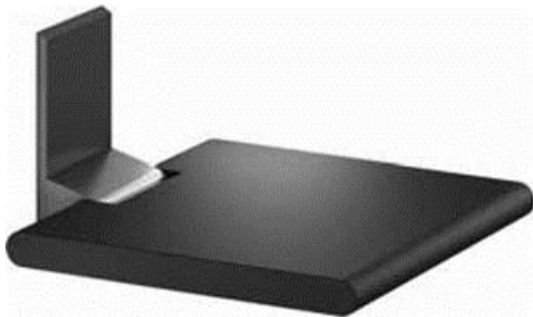

CMS+
Rte de l'Industrie 2
1163 Etoy
Suisse
021 822 24 40

Siège de douche rabattable

Product price:

432,20 CHF tax included

Product description:

Product codes:

Reference: 05.06.0207.0.INE